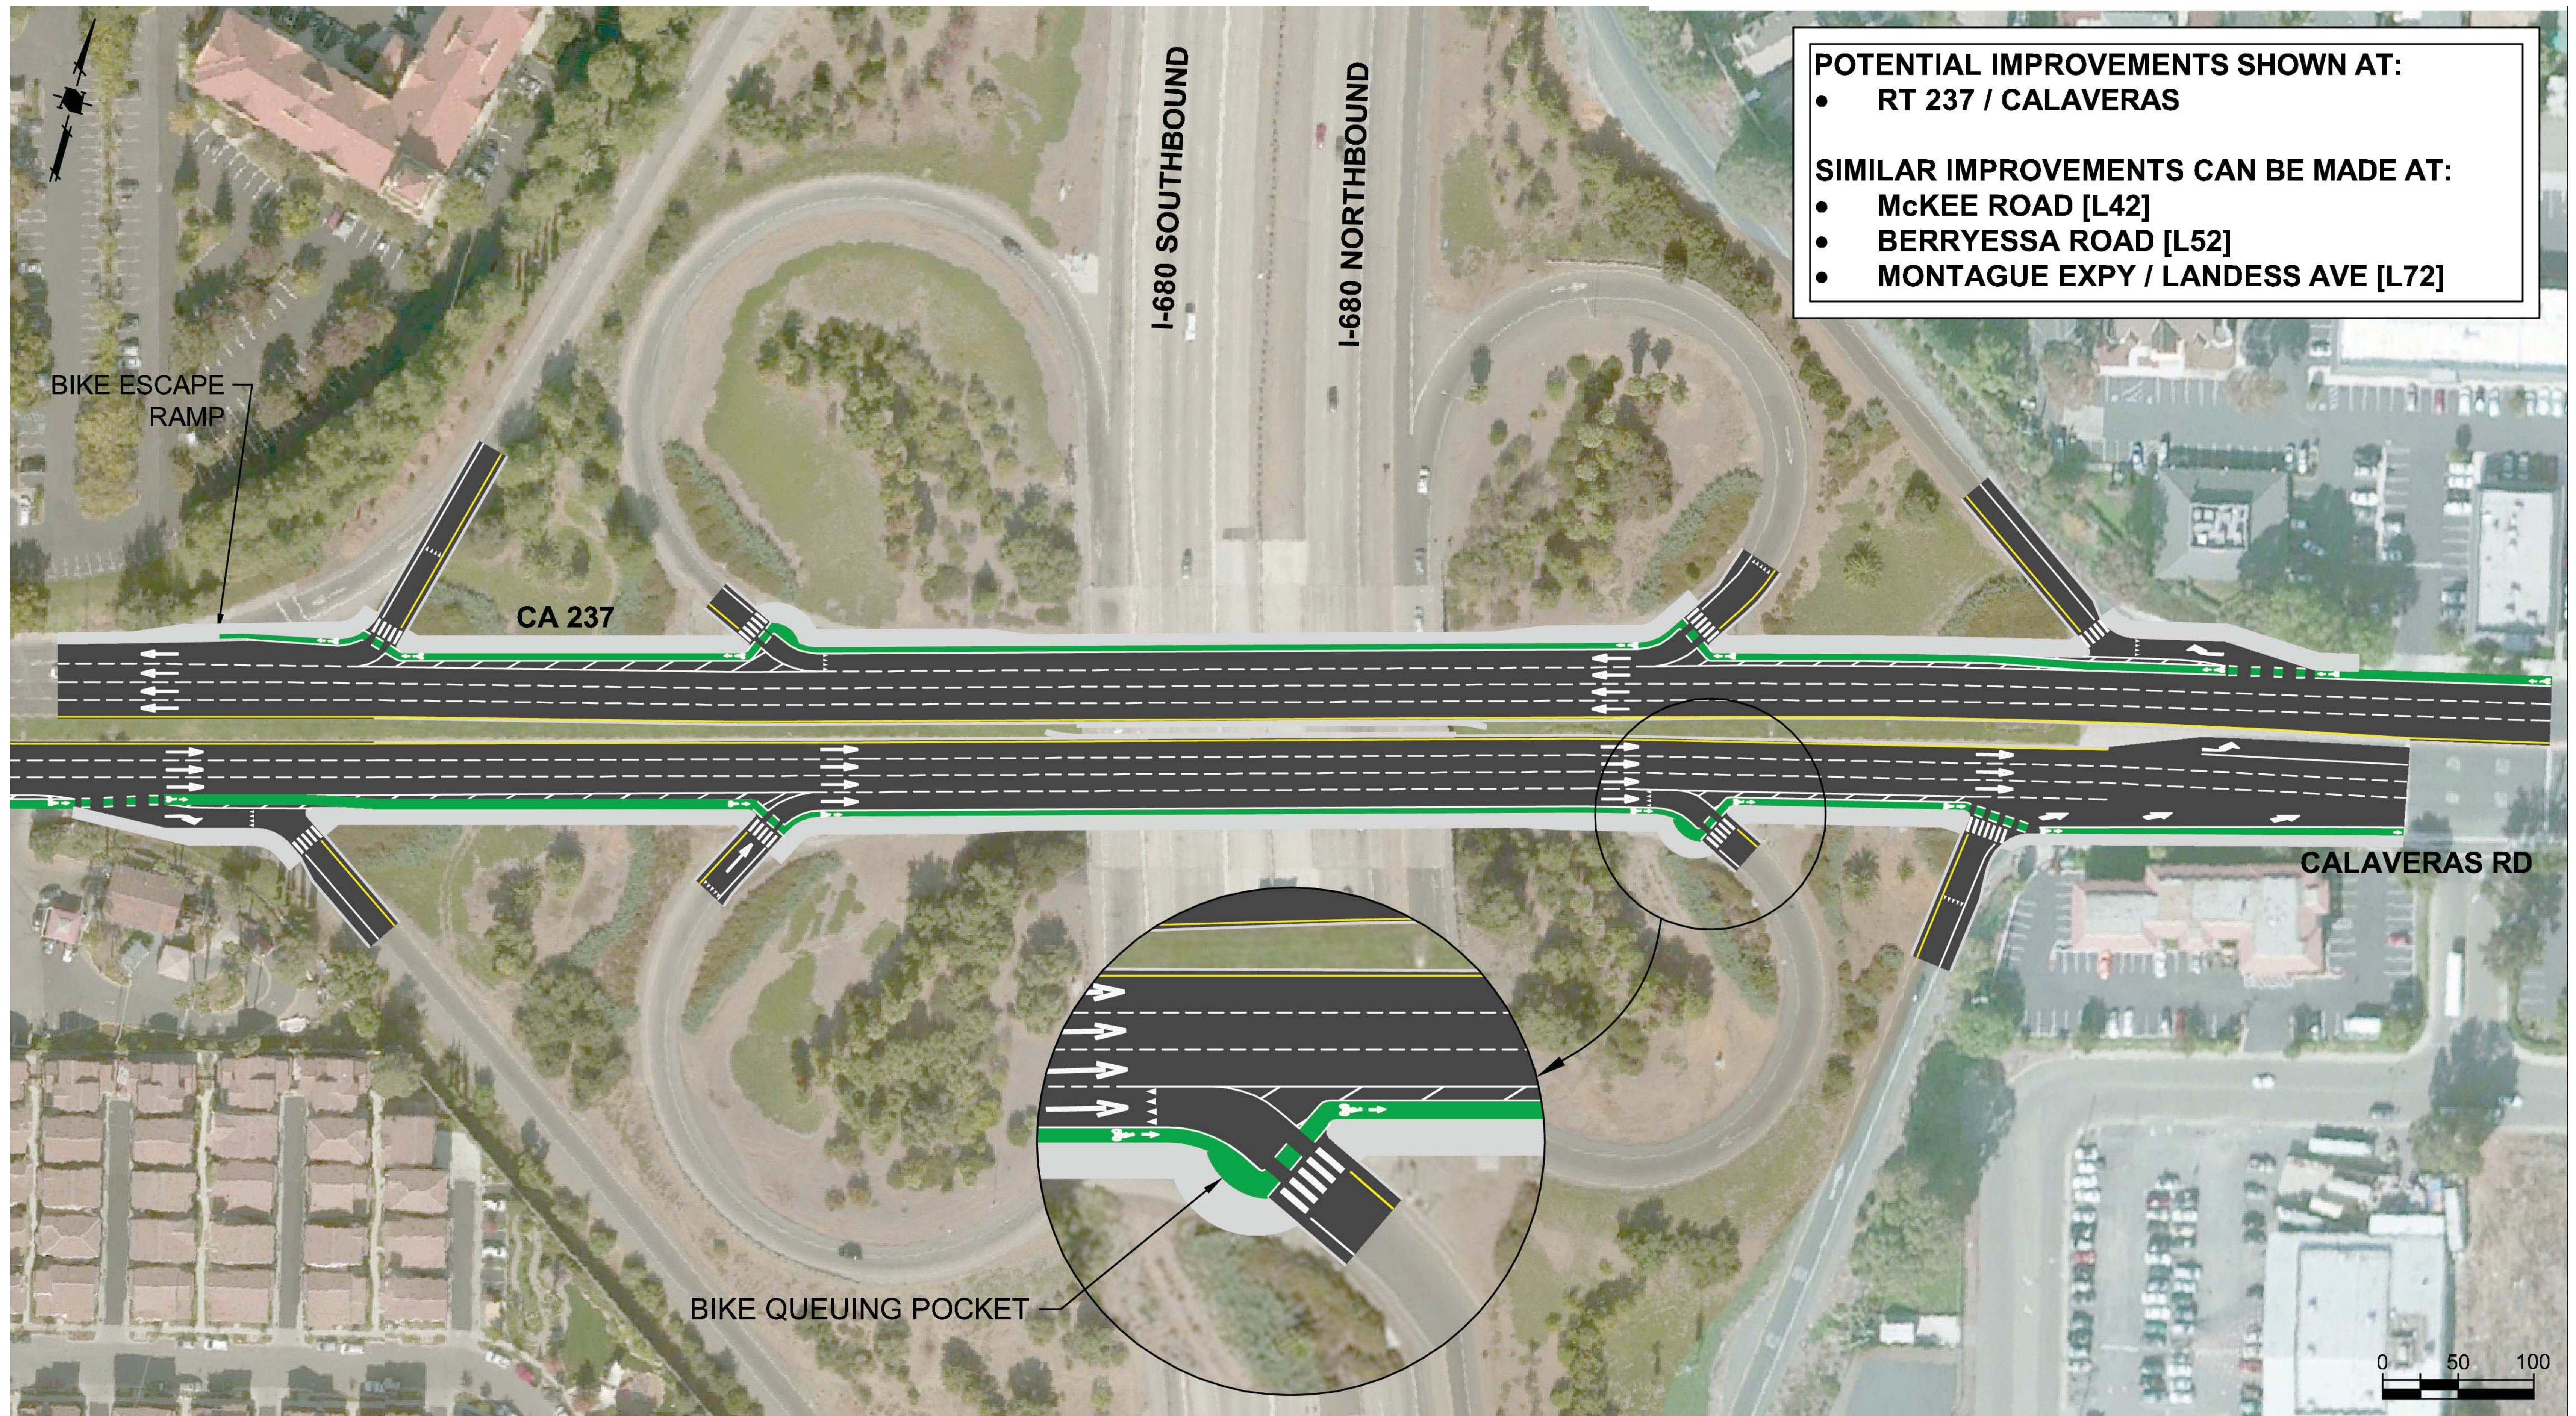

I-680 Corridor Study

Typical Lower Cost Interchange Improvements

www.vta.org/I680Study

community.outreach@vta.org • (408) 321-7575