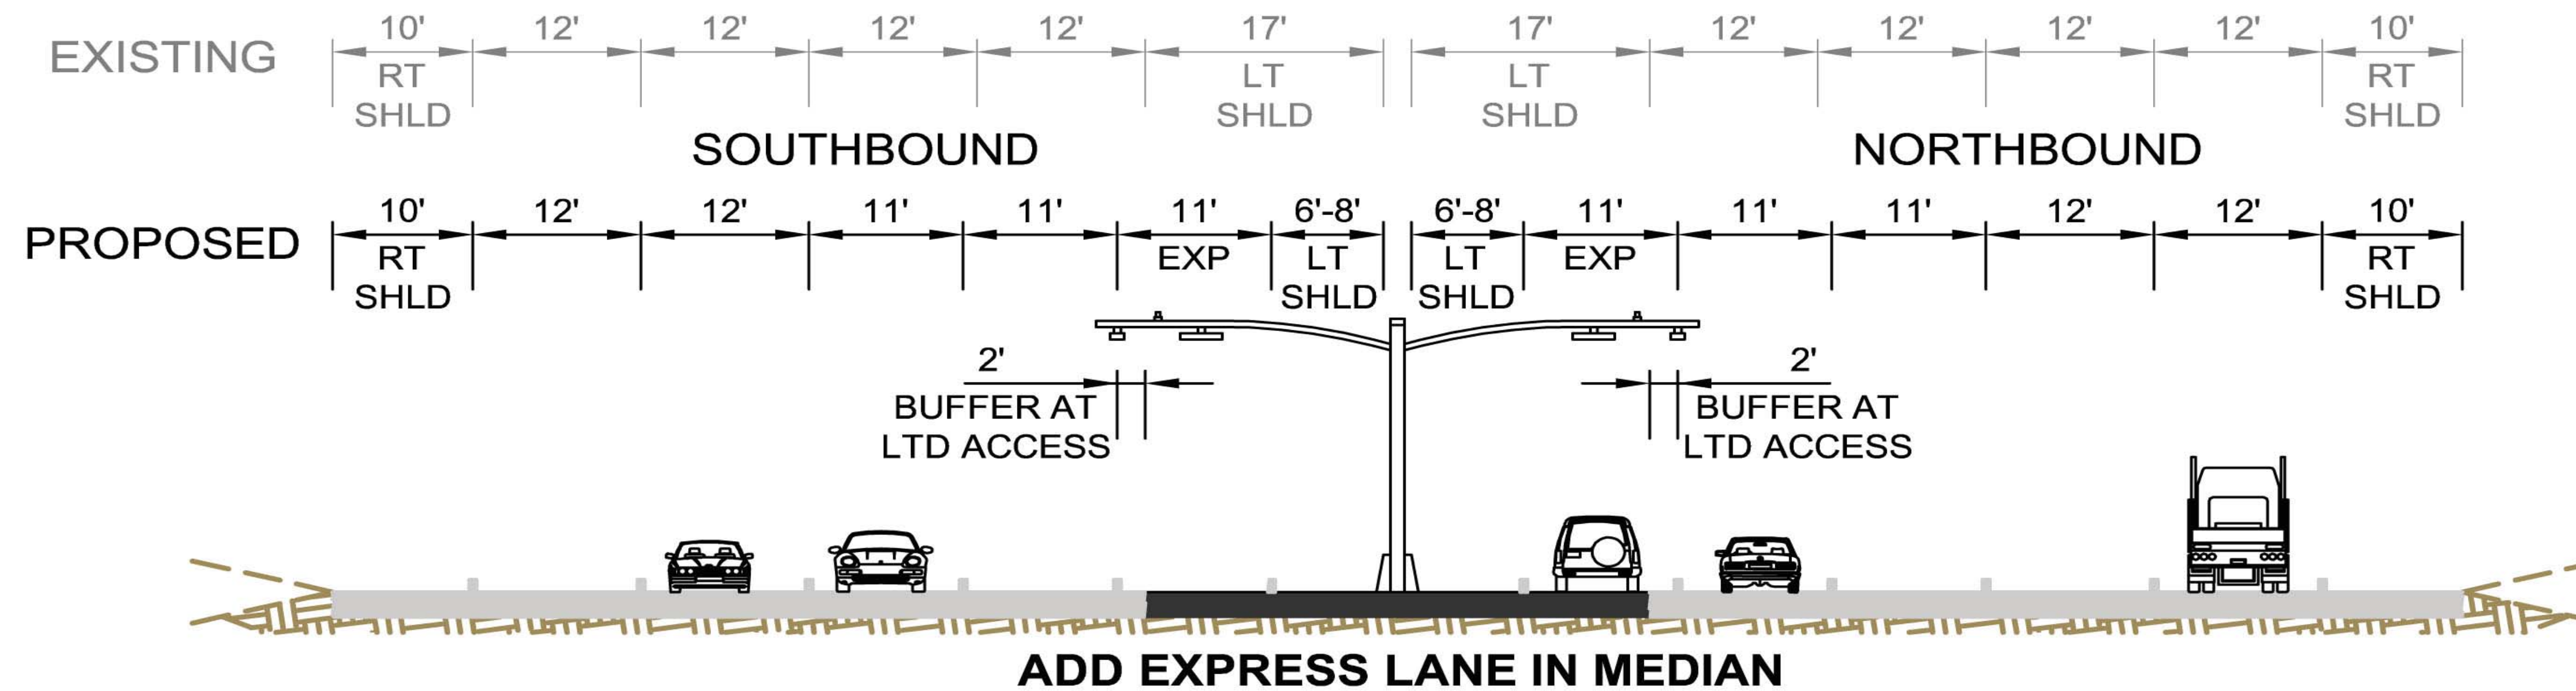

I-680 Corridor Study

Express Lane Conceptual Alternatives

www.vta.org/I680Study
community.outreach@vta.org • (408) 321-7575