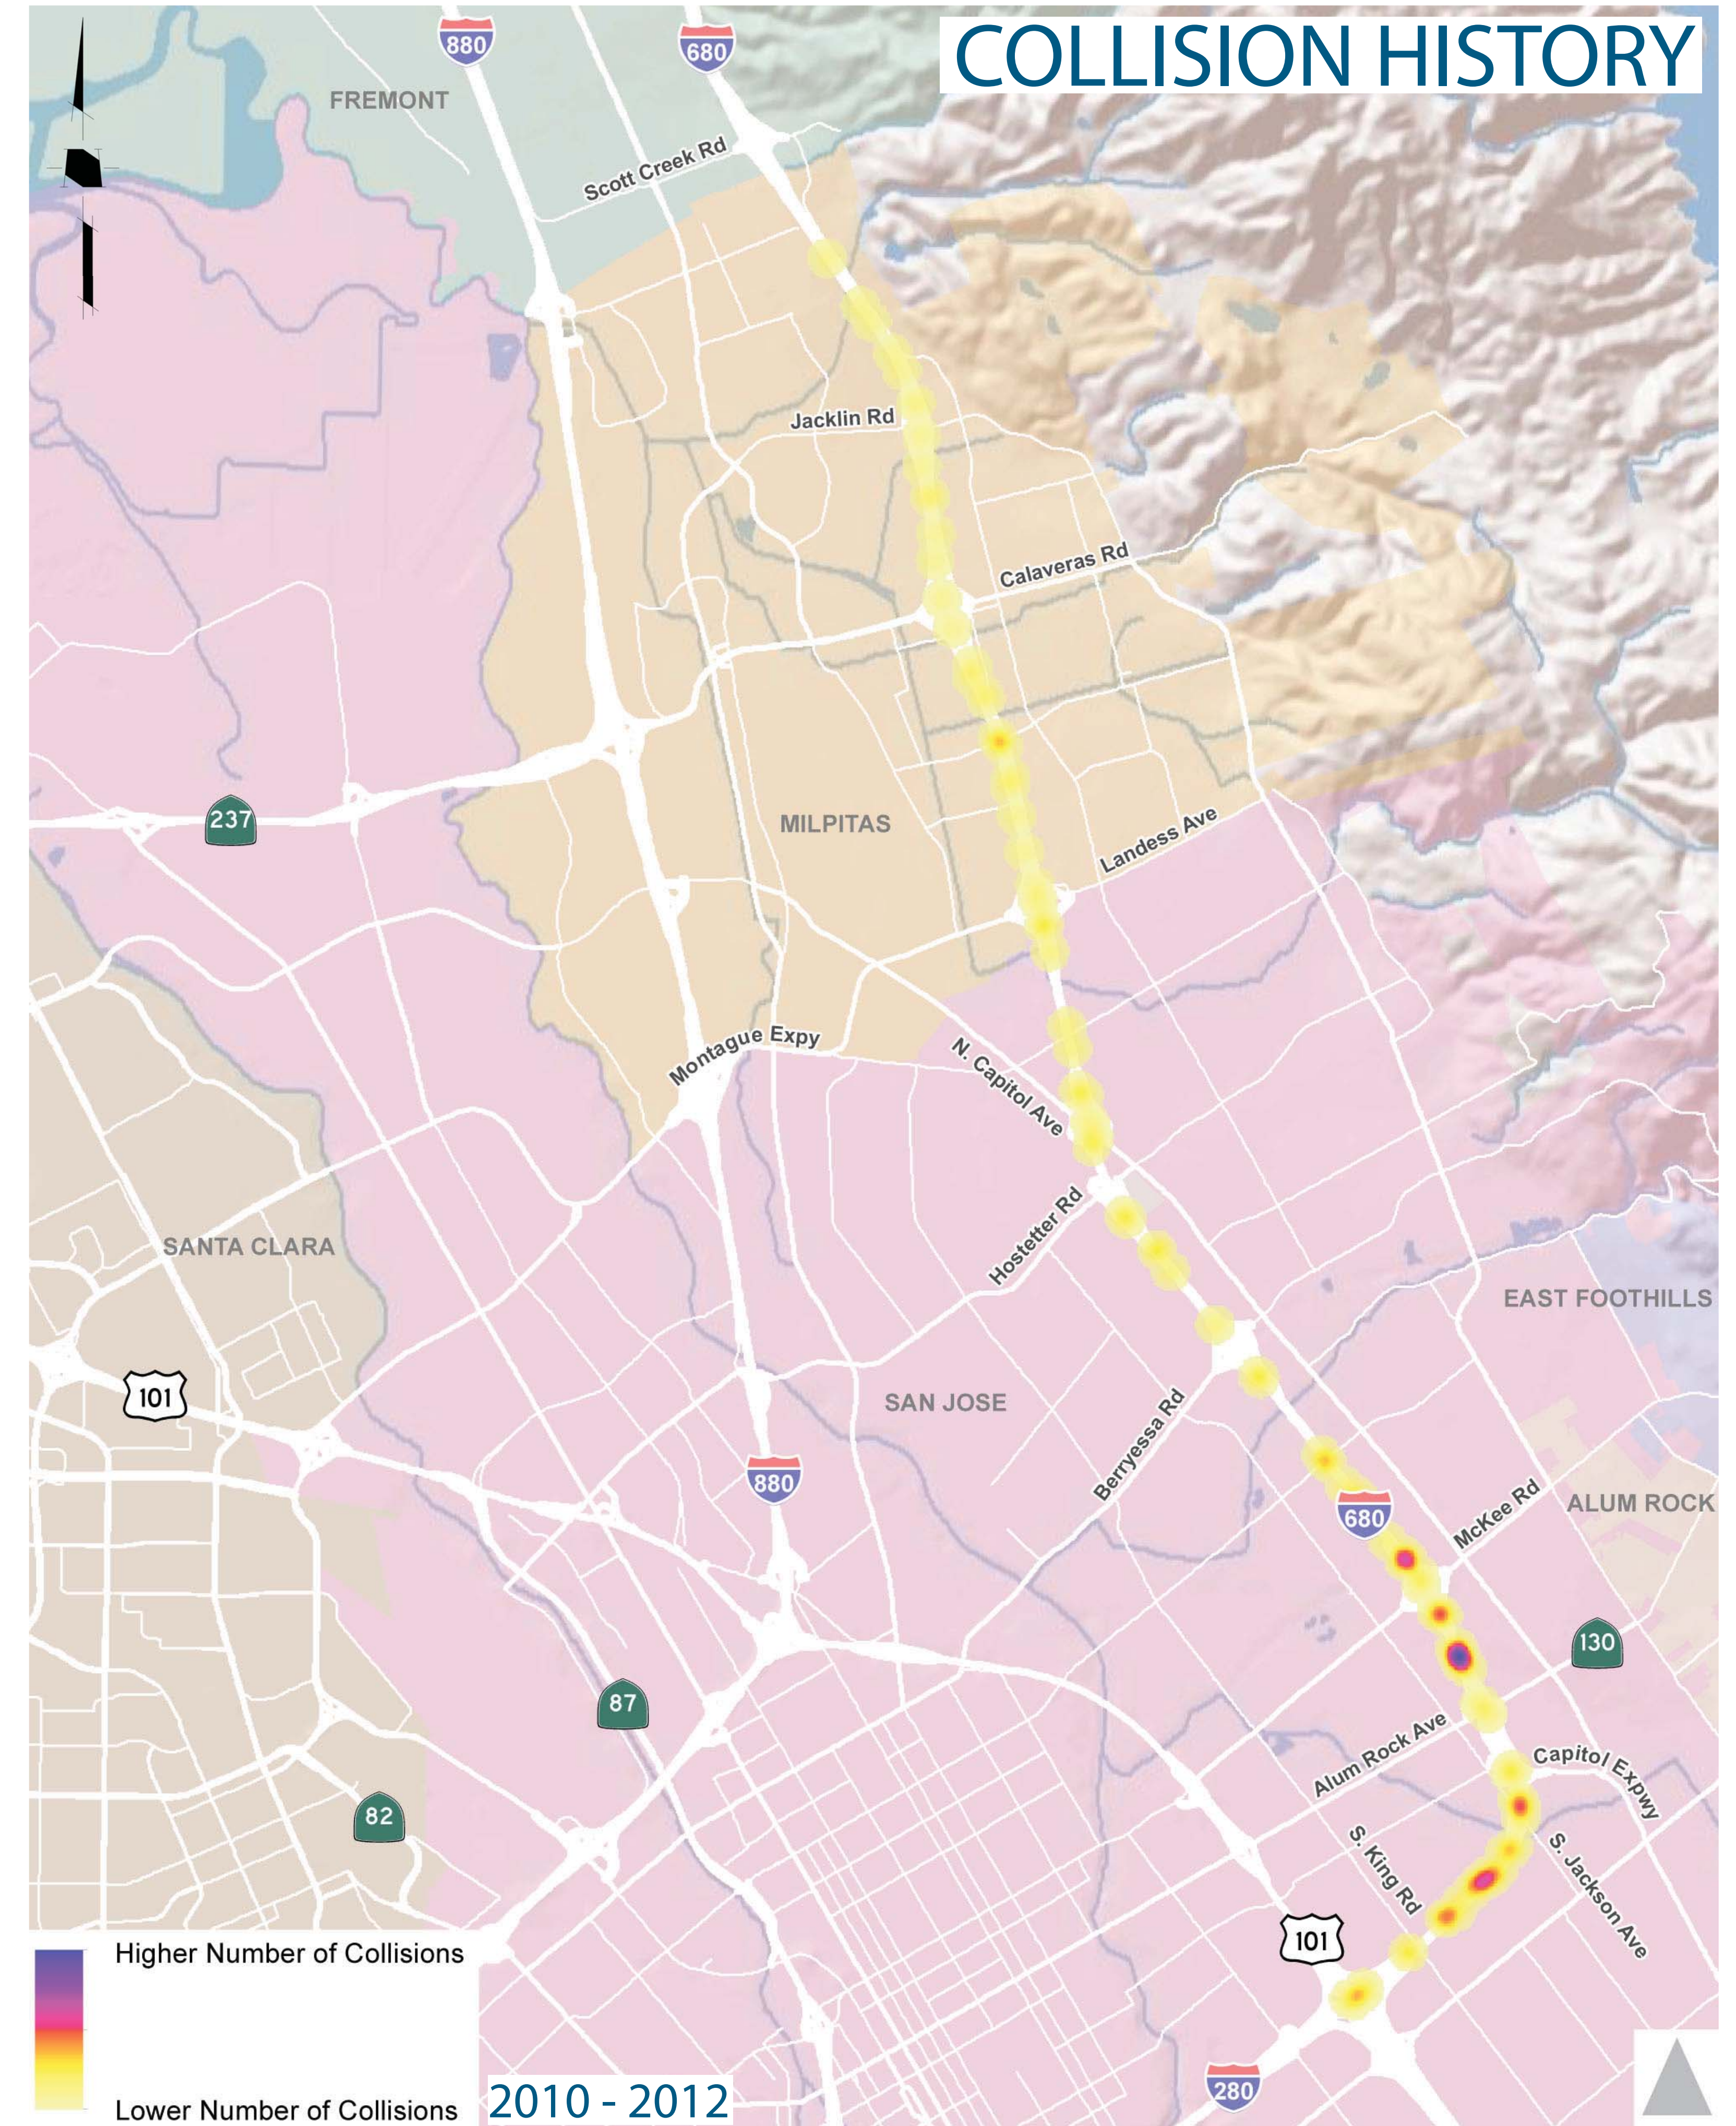

I-680 Corridor Study

Mainline Average Speed and Collisions History

www.vta.org/I680Study
community.outreach@vta.org • (408) 321-7575