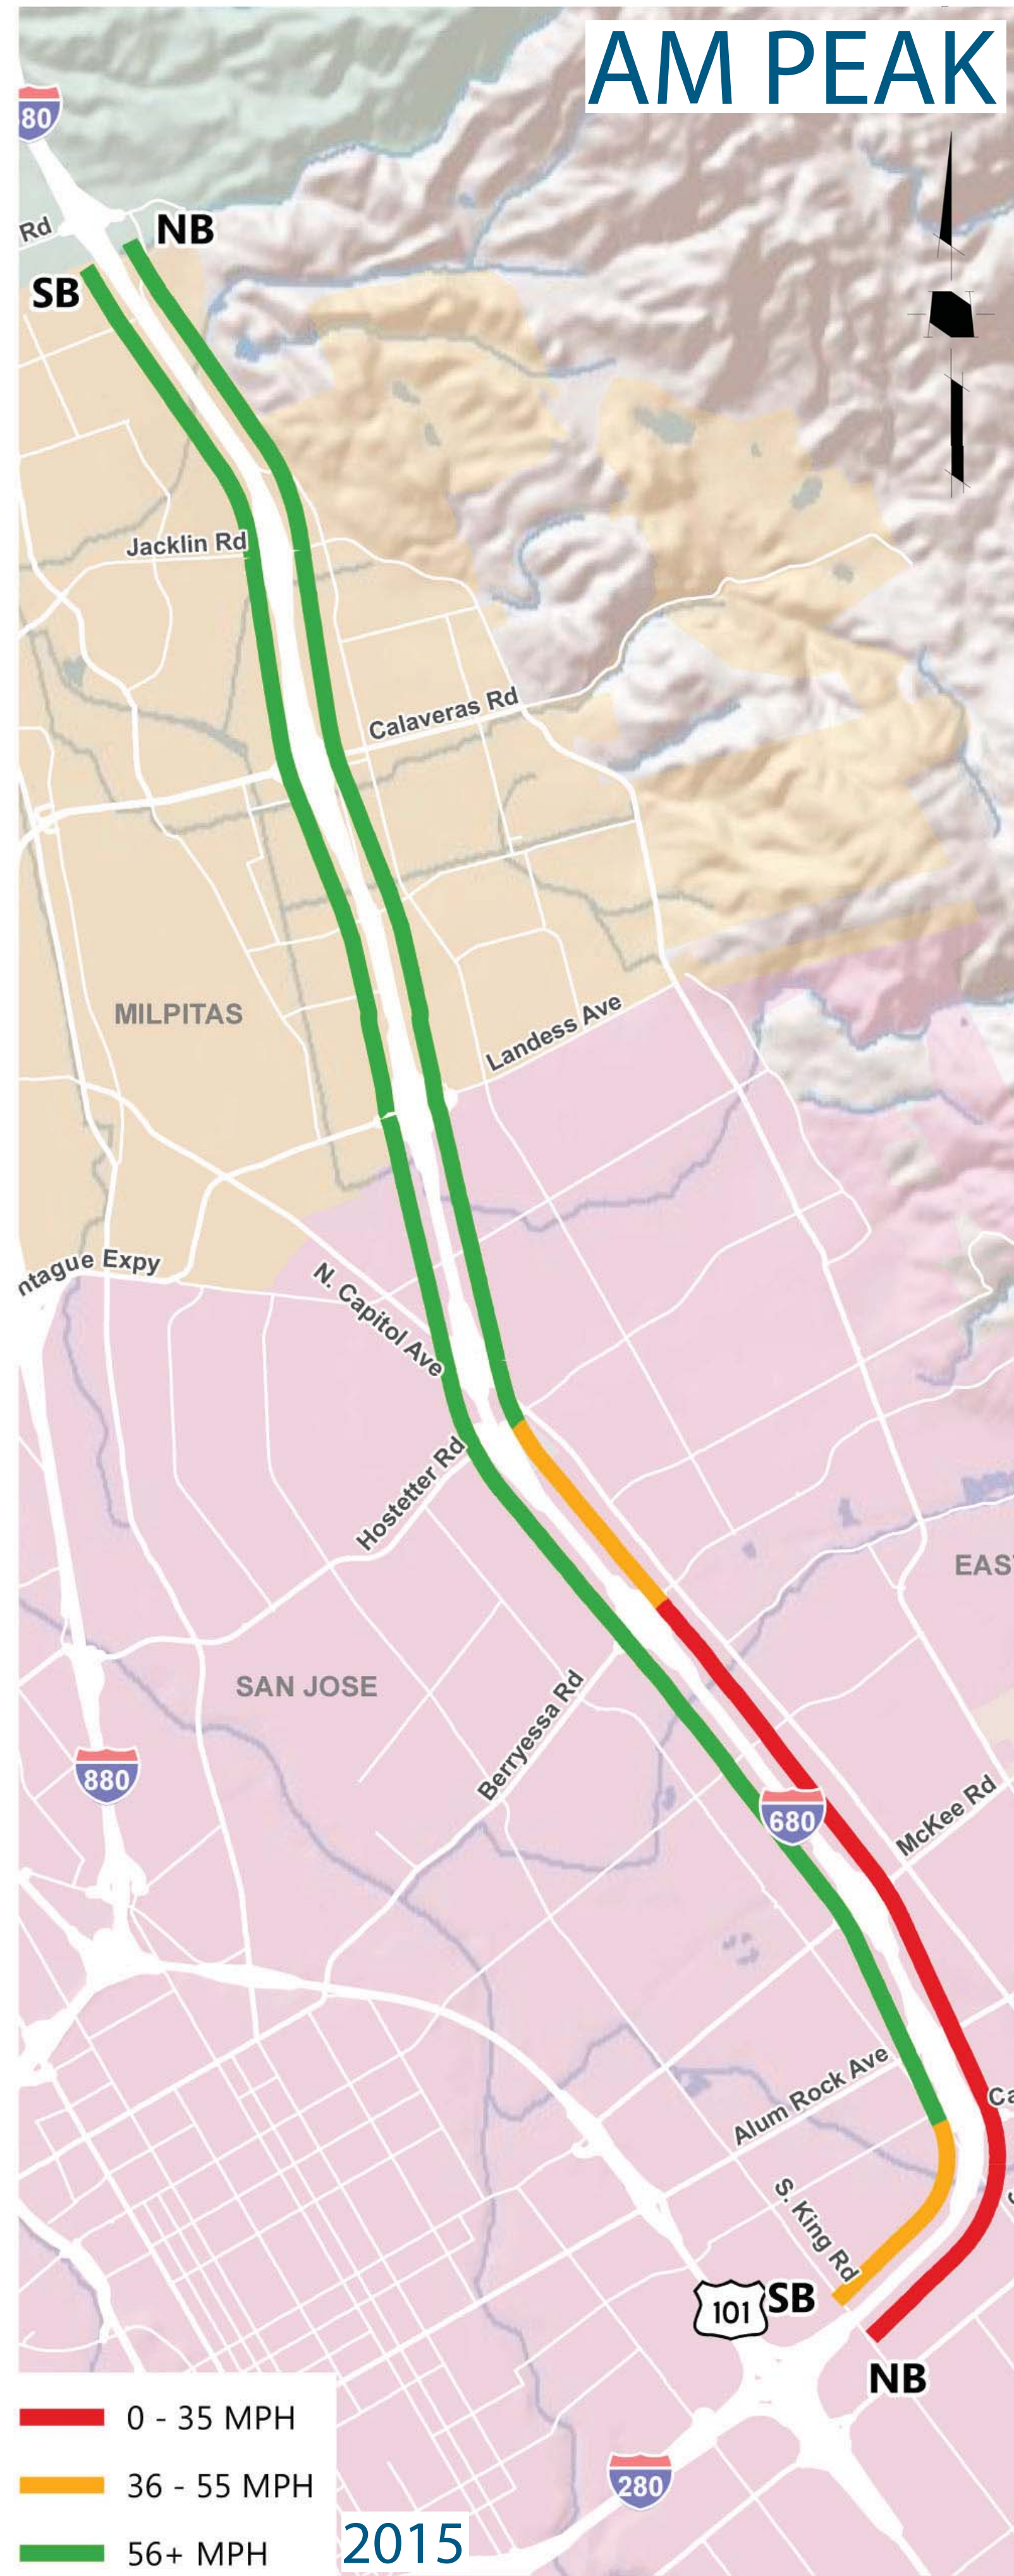

I-680 Corridor Study

Mainline Average Speed and Collisions History

www.vta.org/I680Study
community.outreach@vta.org • (408) 321-7575