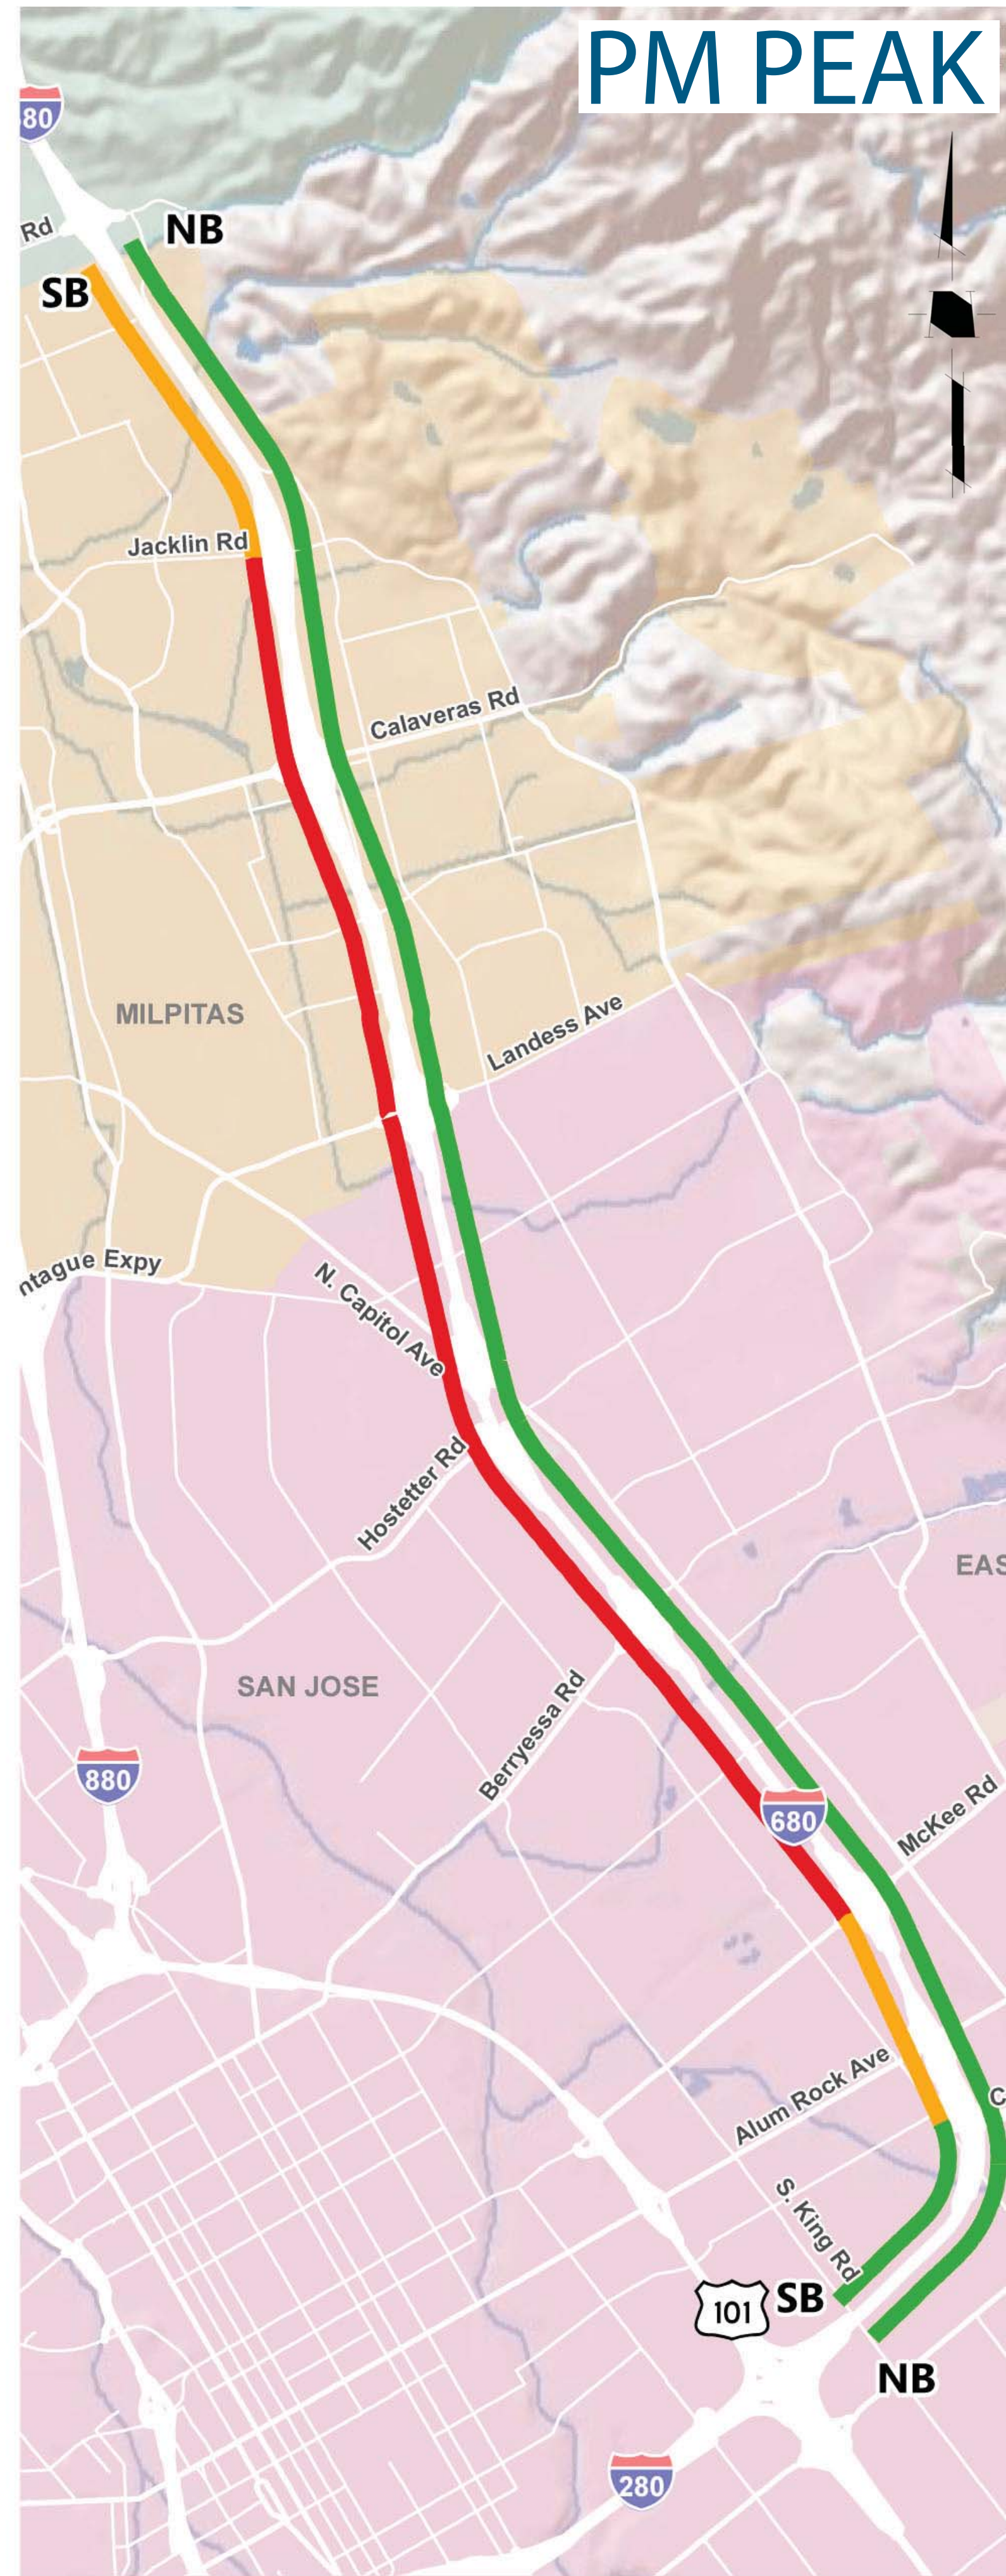

I-680 Corridor Study

Mainline Average Speed and Collisions History

www.vta.org/I680Study
community.outreach@vta.org • (408) 321-7575