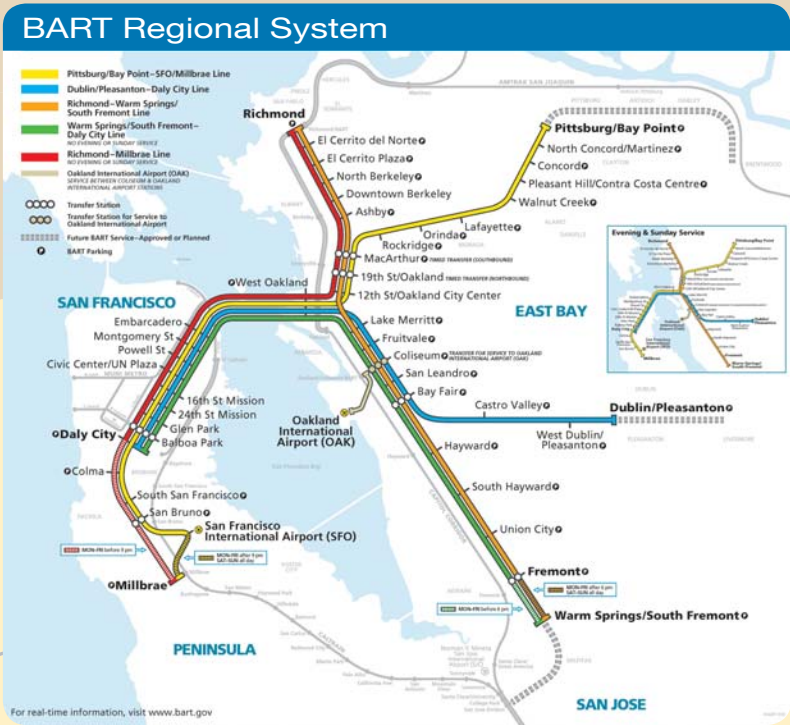

VTA's BART Silicon Valley Phase II Extension

Legend

- BART Silicon Valley Berryessa Extension
- BART Silicon Valley Phase II Extension
- BART Warm Springs Extension
- Caltrain
- ACE/Capitol Corridor
- VTA Lightrail