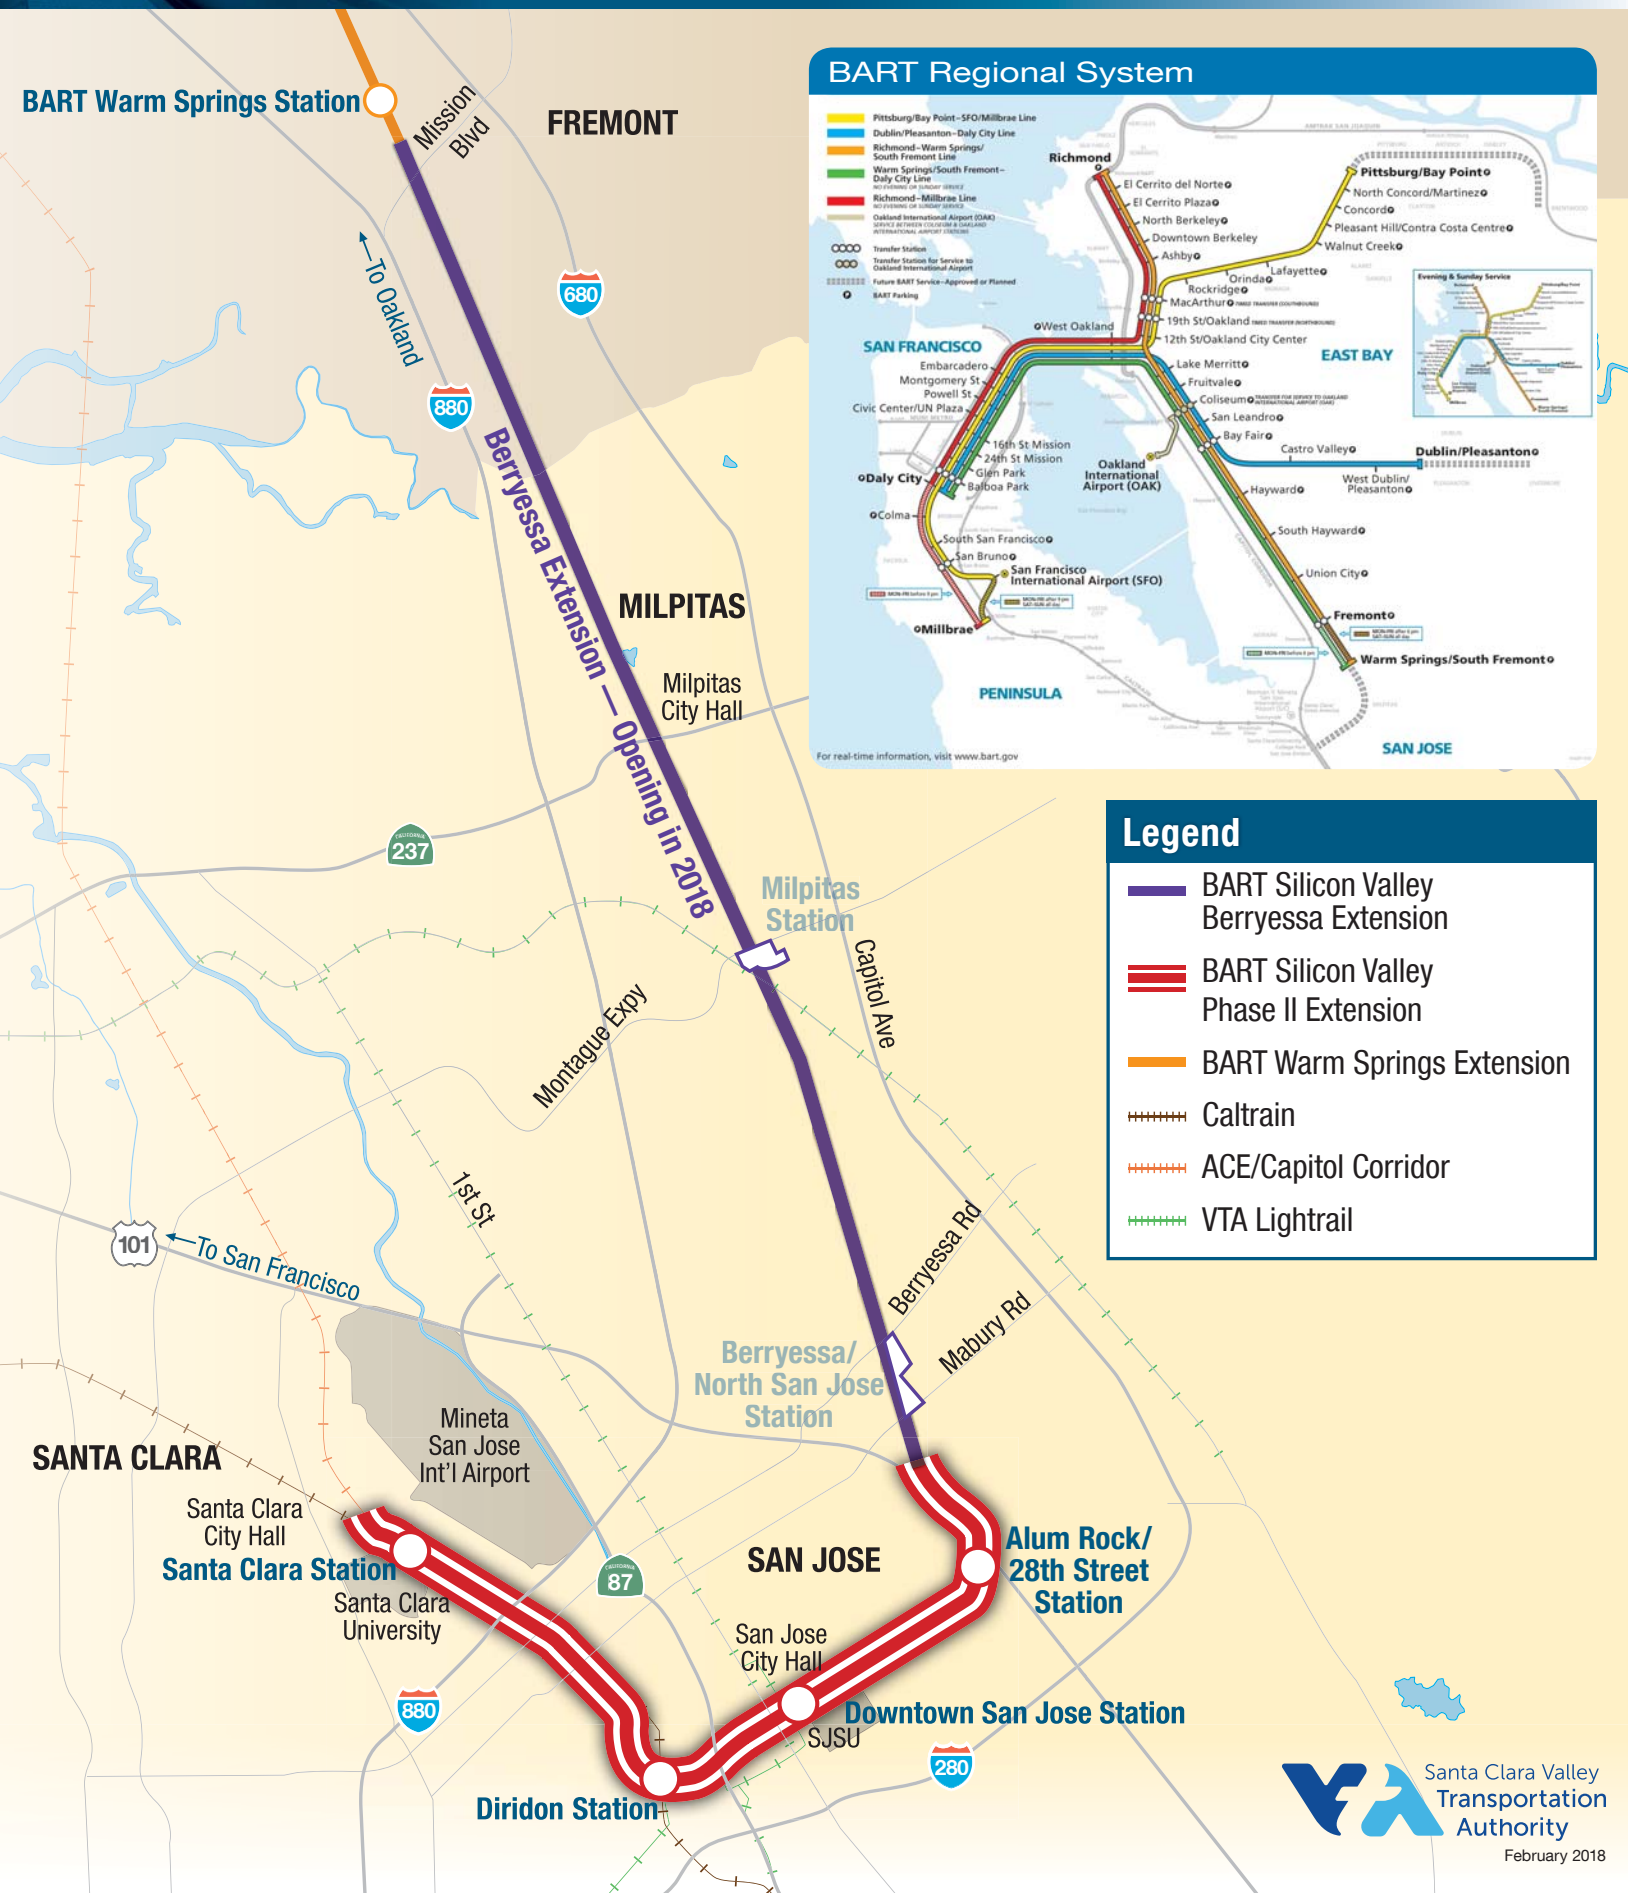

VTA's BART Silicon Valley Phase II Extension

Legend

- BART Silicon Valley Berryessa Extension
- BART Silicon Valley Phase II Extension
- BART Warm Springs Extension
- Caltrain
- ACE/Capitol Corridor
- VTA Lightrail